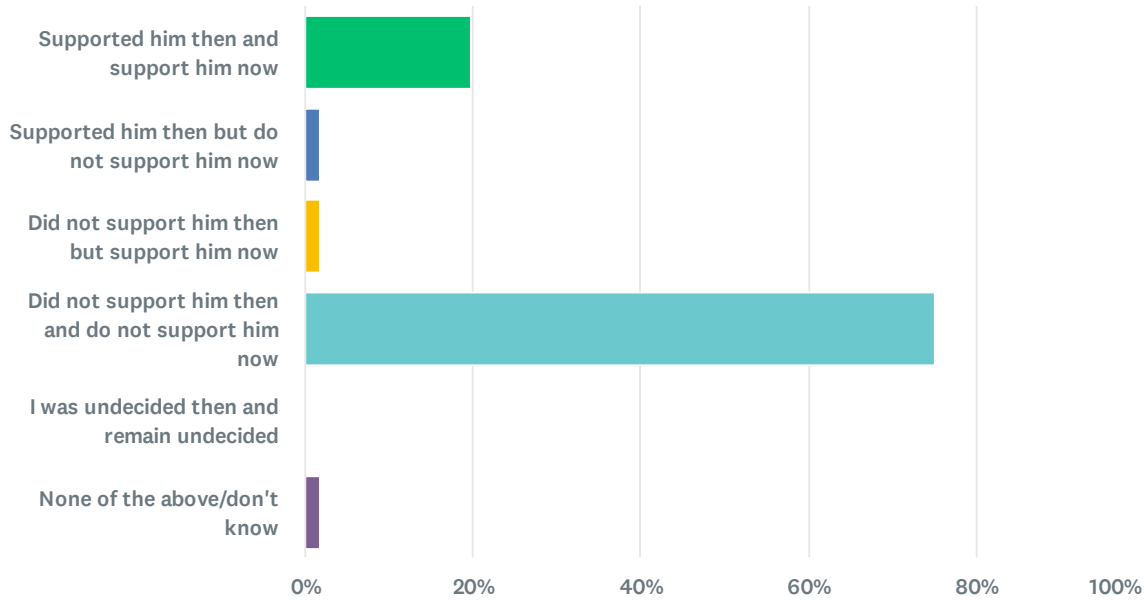

Q1 Thinking back to when Donald Trump first ran for president, which best describes you?

Answered: 116 Skipped: 0

Answer Choices	Percentage	Responses
● Supported him then and support him now	19.83%	23
● Supported him then but do not support him now	1.72%	2
● Did not support him then but support him now	1.72%	2
● Did not support him then and do not support him now	75.00%	87
● I was undecided then and remain undecided	0%	0
● None of the above/don't know	1.72%	2
Total		116